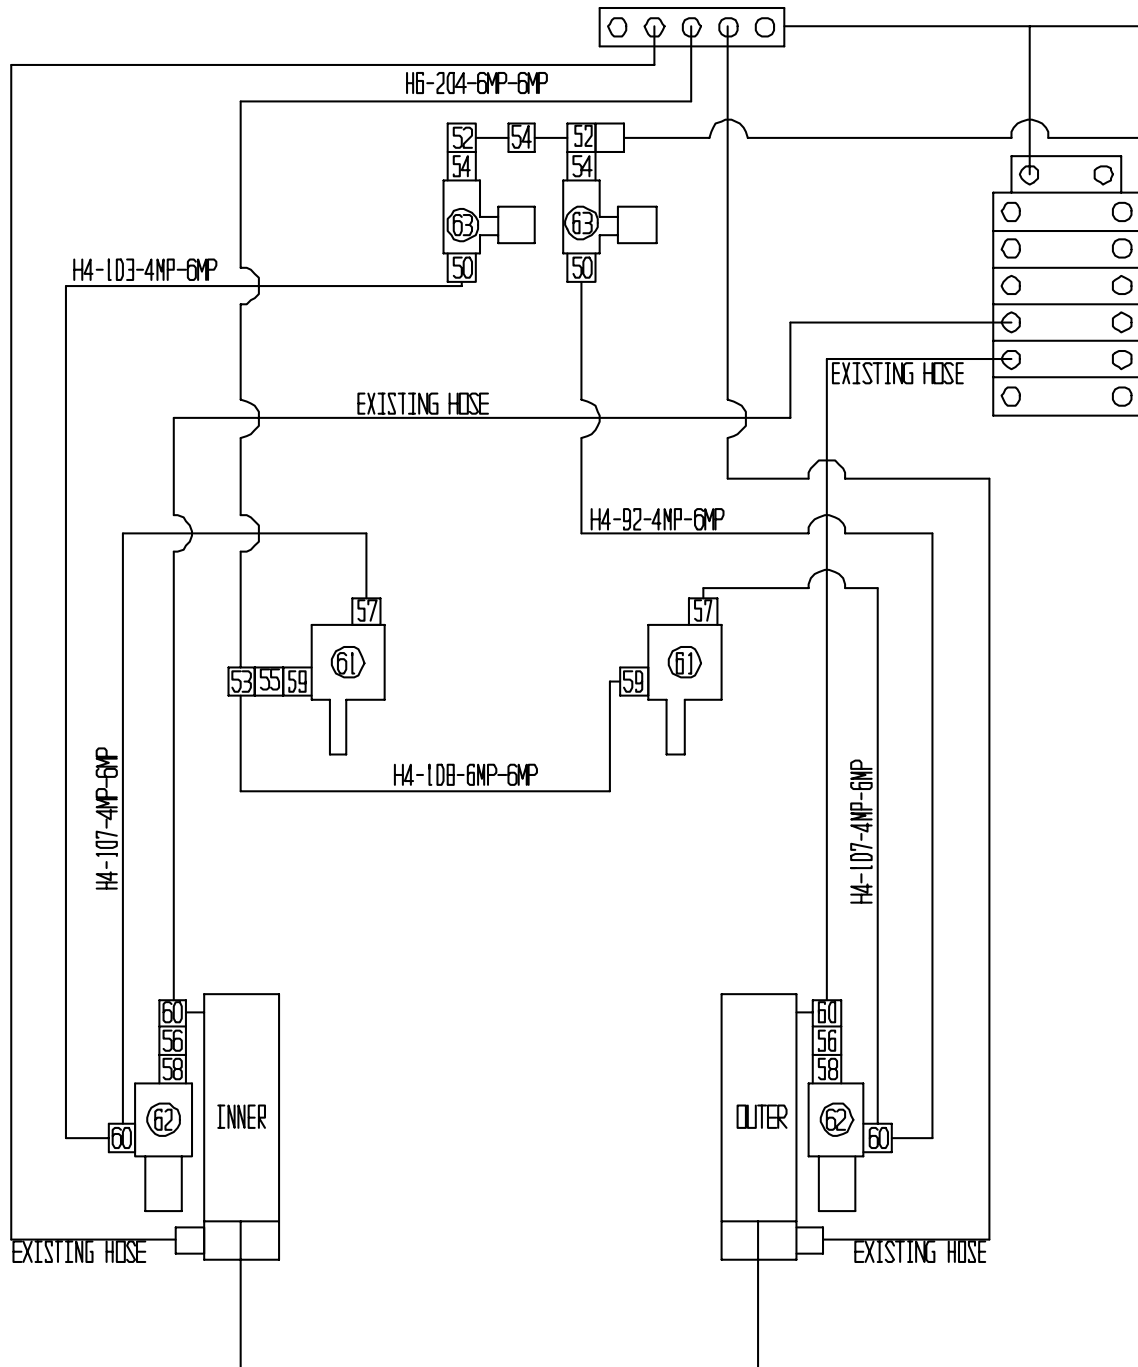

58	A-6900-8-6	8 SAE x 3/8" FPX With 7/8" Stock Body	2	20095001-
59	A-6901-6-6	6 SAE x 3/8" FPX 90	2	
60	A-6955-8-6-6	8 SAE x 3/8" FPX Tee	4	
61	HV-122628	Height Sensing Valve	2	
62	HV-1977	Header Height, Leveling Circuit Valve	2	
63	HV-4-4M	Manual Metering Needle Valve	2	
100	BL-8-FW-8	1/2 FLAT WASHER G8 ZC	8	
101	BL-12-500-H	3/4-10 X 5 HH GR5 ZC	2	
102	BL-12-FW	3/4" Flat Washer	6	
103	BL-12-LN	3/4" Lock Nuts w/Nylon Inserts	2	

4002-15-6 DUAL HEADER HEIGHT CONTROL, HYDRAULIC SCHEMATIC