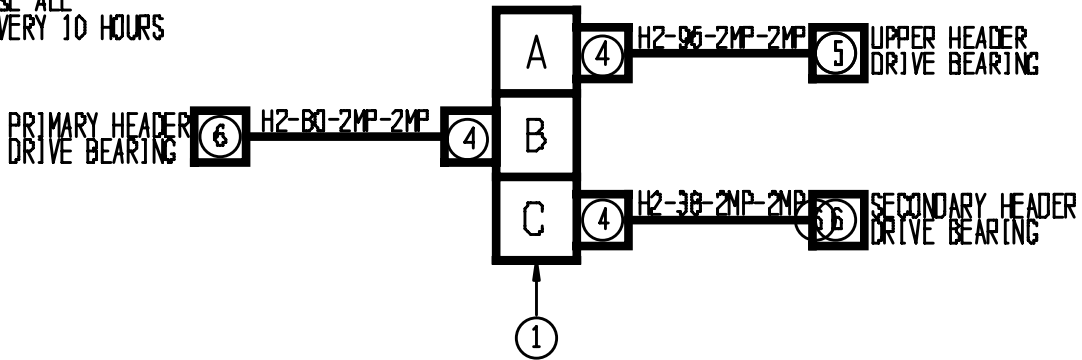

1105-12-2 OPTIONAL GREASE BANKS

NOTE: GREASE ALL LOCATIONS EVERY 10 HOURS

OUTSIDE SHAKER BANK