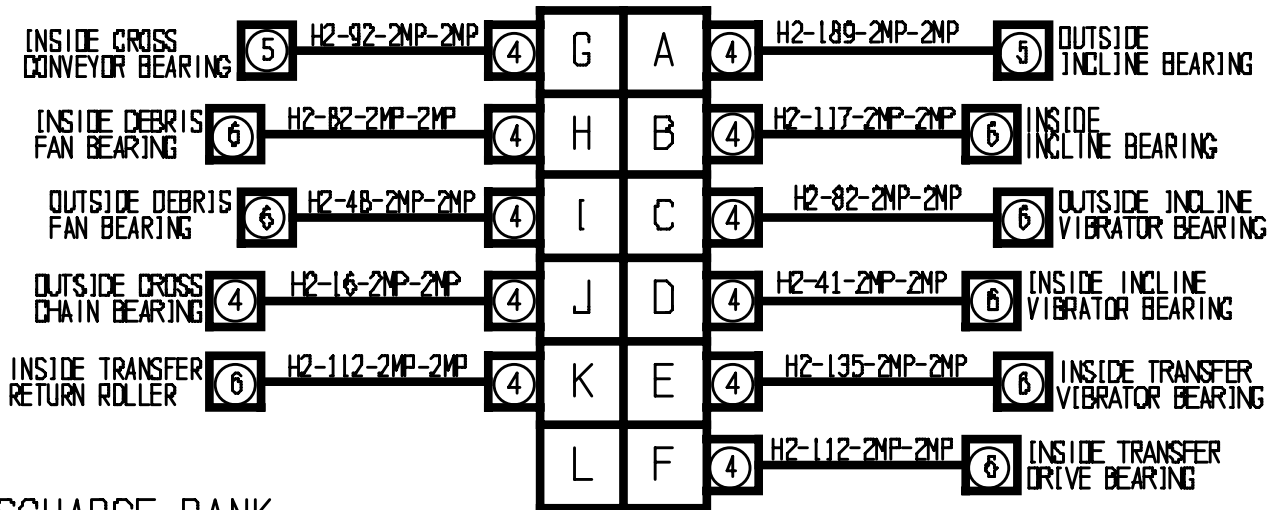

## 1105-12-2 Optional Grease Banks

<u>Ref</u>	<u>Part No.</u>	<u>Description</u>	<u>Parts – Assembly</u>	<u>Will Fit SN</u>	<u>Remarks</u>
1	GF-3-3	3" Grease Manifold	2		
2	GF-4-4	4" Grease Manifold	1		
3	GF-6-6	Grease Bank Manifold	2		
4	A-1404-2-2	1/8 MP x 1/8 FPX	22		
5	A-1503-2-2	1/8" MP x 1/8" FPX 45	5		
6	A-1501-2-2	1/8" MP x 1/8" FPX90	15		
7	H2-96-2MP-2MP	1/8 in grease hose 1/8MP x 1/8MP x 96 in long	1		
8	H2-38-2MP-2MP	1/8 in grease hose 1/8MP x 1/8MP x 38 in long	1		
9	H2-80-2MP-2MP	1/8 in grease hose 1/8MP x 1/8MP x 80 in long	1		
10	H2-189-2MP-2MP	1/8 in grease hose 1/8MP x 1/8MP x 189 in long	1		
11	H2-117-2MP-2MP	1/8 in grease hose 1/8MP x 1/8MP x 117 in long	1		
12	H2-82-2MP-2MP	1/8 in grease hose 1/8MP x 1/8MP x 82 in long	2		
13	H2-41-2MP-2MP	1/8 in grease hose 1/8MP x 1/8MP x 41 in long	1		
14	H2-135-2MP-2MP	1/8 in grease hose 1/8MP x 1/8MP x 135 in long	1		
15	H2-112-2MP-2MP	1/8 in grease hose 1/8MP x 1/8MP x 112 in long	2		
16	H2-92-2MP-2MP	1/8 in grease hose 1/8MP x 1/8MP x 92 in long	1		
17	H2-48-2MP-2MP	1/8 in grease hose 1/8MP x 1/8MP x 48 in long	1		
18	H2-16-2MP-2MP	1/8 in grease hose 1/8MP x 1/8MP x 16 in long	1		
19	H2-137-2MP-2MP	1/8 in grease hose 1/8MP x 1/8MP x 137 in long	1		
20	H2-79-2MP-2MP	1/8 in grease hose 1/8MP x 1/8MP x 79 in long	1		
21	H2-45-2MP-2MP	1/8 in grease hose 1/8MP x 1/8MP x 45 in long	1		
22	H2-210-2MP-2MP	1/8 in grease hose 1/8MP x 1/8MP x 210 in long	1		
23	H2-114-2MP-2MP	1/8 in grease hose 1/8MP x 1/8MP x 114 in long	1		
24	H2-174-2MP-2MP	1/8 in grease hose 1/8MP x 1/8MP x 174 in long	1		
25	H2-72-2MP-2MP	1/8 in grease hose 1/8MP x 1/8MP x 72 in long	1		

# 1105-12-2 OPTIONAL GREASE BANKS

NOTE: GREASE ALL LOCATIONS EVERY 10 HOURS

## REAR GREASE BANK