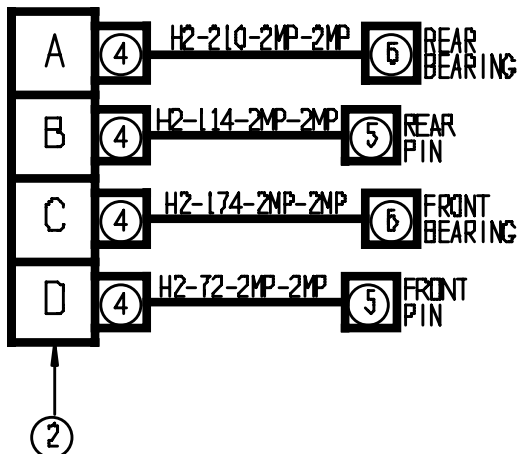

DISCHARGE BANK