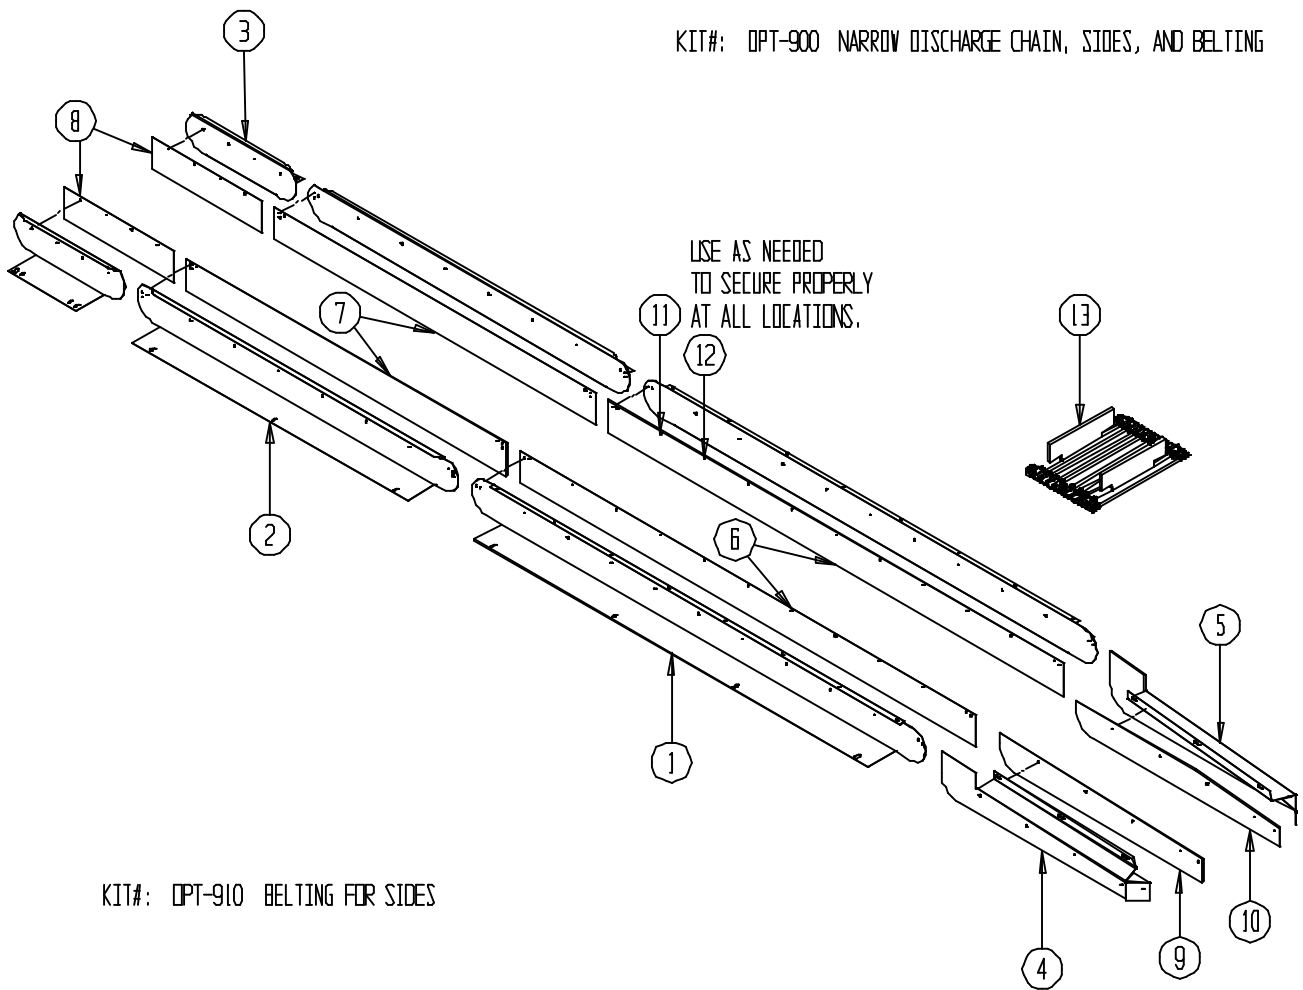

1003-10-5 Optional Discharge Sides/Belting (Narrow)

<u>Ref</u>	<u>Part No.</u>	<u>Description</u>	<u>Parts – Assembly</u>	<u>Will Fit SN</u>	<u>Remarks</u>
0	OPT-900	Narrow Discharge Flight Kit	0		
0	OPT-910	Belting on Discharge Sides	0		

OPT-900 Narrow Discharge Flights Chain, Sides and Belting

<u>Ref</u>	<u>Part No.</u>	<u>Description</u>	<u>Parts – Assembly</u>	<u>Will Fit SN</u>	<u>Remarks</u>
1	SID-907	Side, Extension, Lower, Front & Rear, Discharge (Tomato)	2	19201-	
2	SID-909	Side, Extension, Top Middle, Discharge (Tomato)	2	19201-	
3	SID-910	Side, Extension, Top Outer, Discharge (Tomato)	2	19201-	
4	SID-936	Side, Discharge Guard, Front (Tomato)	1	19201-	
5	SID-937	Side, Discharge Guard, Rear (Tomato)	1	19201-	
6	BT-907	Belting, Extensions, Top Intern	2	19201-	
7	BT-909	Belting, Extensions, Top Intern	2	19201-	
8	BT-910	Belting, Extensions, Top Outer	2	19201-	
9	BT-936	Belting, Extensions, Front	1	19201-	
10	BT-937	Belting, Extensions, Rear	1	19201-	
11	RI-3-5-SS	SS Pop Rivets, 5/32 x .063-.125, Buttonhead	20		
12	RI-3-66-P	Pop Rivets 3/16 x 1/2 Domed, .625 head , ea.	100		
13	BC-6-2036-307-SF	Discharge Chain With Short Flites (3/8" Bars x 20" Widex307)	1		

OPT-910 Discharge, Belting for Sides

<u>Ref</u>	<u>Part No.</u>	<u>Description</u>	<u>Parts – Assembly</u>	<u>Will Fit SN</u>	<u>Remarks</u>
0	0000	Shop labor	3		
6	BT-907	Belting, Extensions, Top Intern	2	19201-	
7	BT-909	Belting, Extensions, Top Intern	2	19201-	
8	BT-910	Belting, Extensions, Top Outer	2	19201-	
9	BT-936	Belting, Extensions, Front	1	19201-	
10	BT-937	Belting, Extensions, Rear	1	19201-	
11	RI-3-5-SS	SS Pop Rivets, 5/32 x .063-.125, Buttonhead	20		
12	RI-3-66-P	Pop Rivets 3/16 x 1/2 Domed, .625 head , ea.	100		

1003-10-5 OPTIONAL DISCHARGE SIDES/BELTING (NARROW)

KIT#: OPT-900 NARROW DISCHARGE CHAIN, SIDES, AND BELTING

KIT#: OPT-910 BELTING FOR SIDES